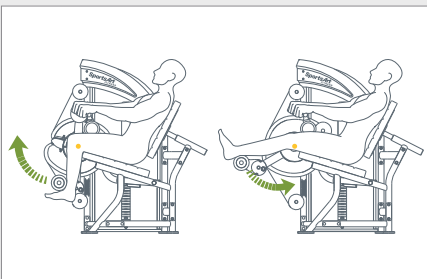

DF300

LEG EXTENSION/CURL

The SportsArt Dual Function Strength Series is uniquely engineered to offer training on multiple muscle groups per station without compromising range of motion or user experience, making them ideal for smaller spaces.

KEY FEATURES

- Direct drive system offers two opposing cams for less cable-slop and faster workout changeover
- Easy transition from leg extension to seated leg curl
- Plate increments: 20 x 11 lbs (5 kg)
- Adjustable seat back and leg pads for user customization

TECHNICAL DETAILS

Unit Weight	493.9 lbs / 224.5 kg
Dimensions (LxWxH)	53.1 x 39.8 x 57 in / 134.8 x 101 x 144.7 cm
Weight Stack	220 lbs / 100 kg
Max User Weight	500 lbs / 227 kg
Starting Weight	Extension: 13 lbs / 6 kg Curl: 13 lbs / 6 kg
Features	5 inch deep groove POM pulleys provide consistent cable tracking 14-gauge machine welded frame Stainless steel guide rods resist rust and maintain smooth operation Heavy-duty marine grade cushions Multiple adjustment points for maximum customization

Dual Function Series allows users to work at least 2 major muscle groups per machine maximizing both space and convenience

Dual cam system improves biomechanics and reduces cable slack

Stacks feature sound dampeners and magnetized selector fork for maximum stability